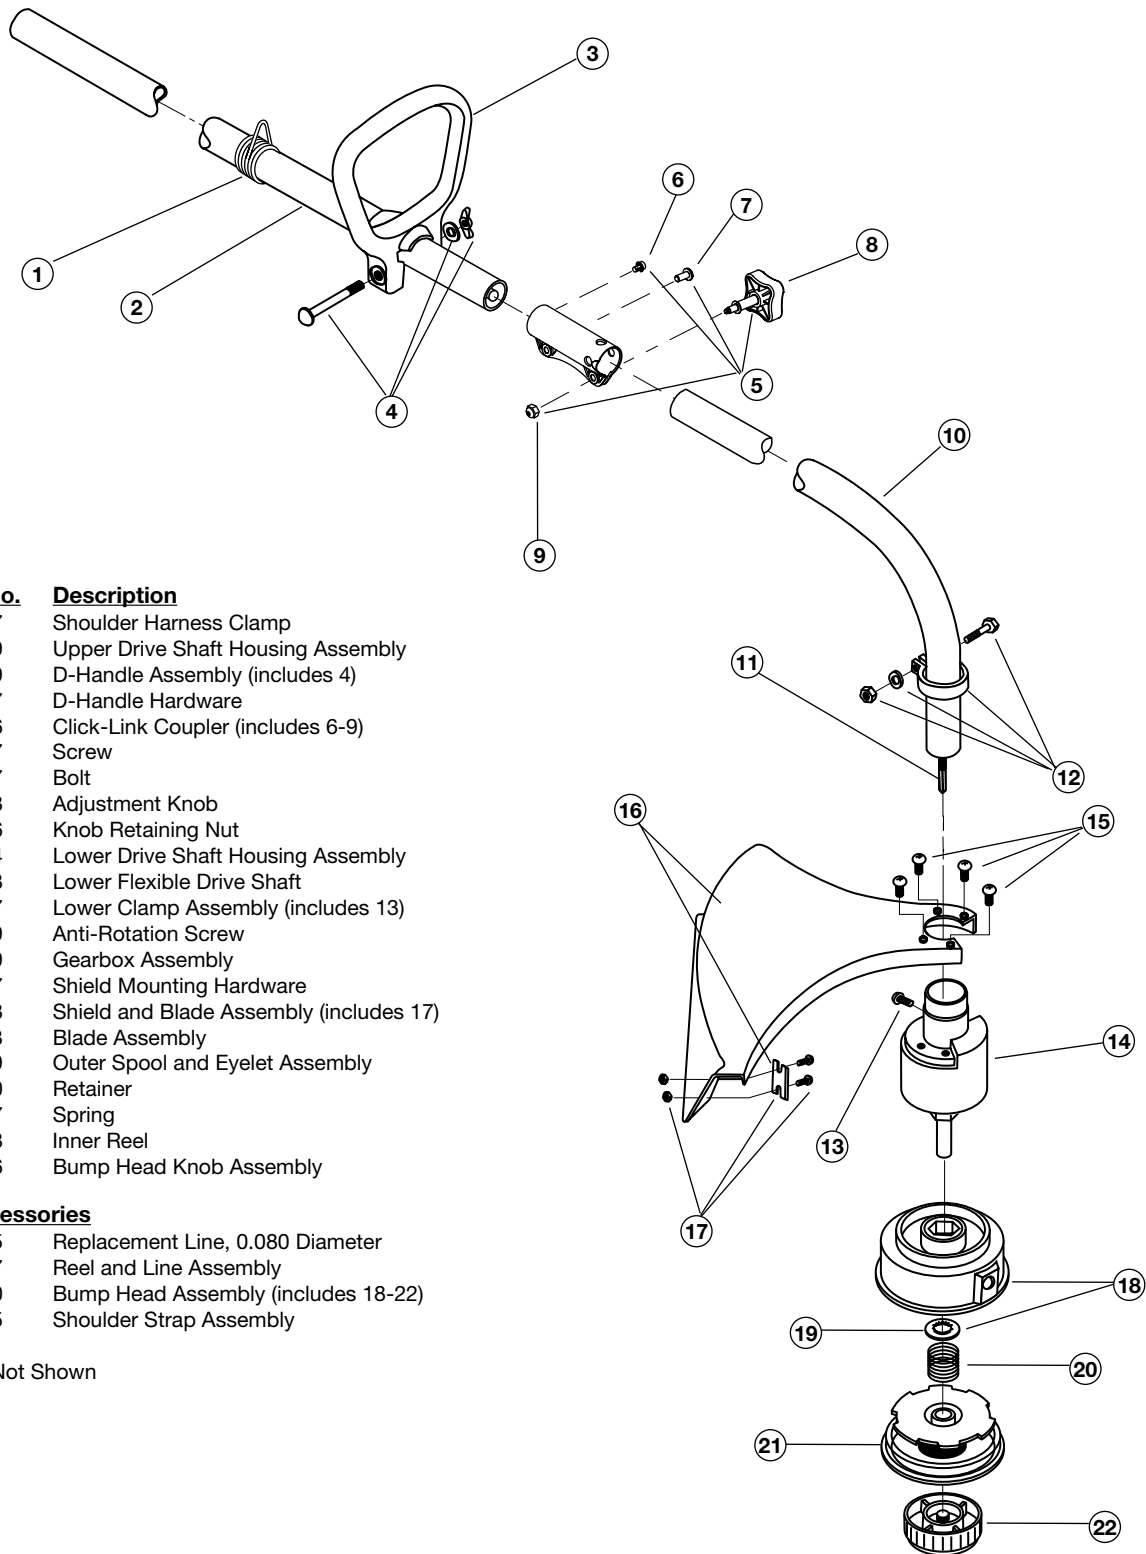

ENGINE PARTS - MODEL 130rEB
120 VOLT ELECTRIC TRIMMER with EDGER & BLOWER ADD-ON
 (Serial Number 911170717 and greater)

Item	Part No.	Description
1	180300	Housing Screw Set
2	145569	Anti-Rotation Screw
3	181928	Motor Housing Assembly
4	180302	Two-Speed Switch Assembly
5	180559	Lead Wire
6	180150	Switch
7	180151	Trigger
8	180305	Terminal Block
9	612468	Spring
10	180154	Motor Assembly (includes 11 & 12)
11	180152	Driver
12	180155	Cooling Fan
13	181645	Recessed Plug Assembly

BOOM AND TRIMMER PARTS - MODEL 130rEB

120 VOLT ELECTRIC TRIMMER with EDGER & BLOWER ADD-ON

(Serial Number 911170717 and greater)

Item	Part No.	Description
1	610327	Shoulder Harness Clamp
2	180309	Upper Drive Shaft Housing Assembly
3	145819	D-Handle Assembly (includes 4)
4	181587	D-Handle Hardware
5	181616	Click-Link Coupler (includes 6-9)
6	182057	Screw
7	181617	Bolt
8	181618	Adjustment Knob
9	181886	Knob Retaining Nut
10	683604	Lower Drive Shaft Housing Assembly
11	683608	Lower Flexible Drive Shaft
12	153597	Lower Clamp Assembly (includes 13)
13	145569	Anti-Rotation Screw
14	180549	Gearbox Assembly
15	180547	Shield Mounting Hardware
16	180548	Shield and Blade Assembly (includes 17)
17	180553	Blade Assembly
18	153619	Outer Spool and Eyelet Assembly
19	610660	Retainer
20	610317	Spring
21	610318	Inner Reel
22	153066	Bump Head Knob Assembly

Optional Accessories

- * 610375 Replacement Line, 0.080 Diameter
- * 153577 Reel and Line Assembly
- * 153700 Bump Head Assembly (includes 18-22)
- * 682075 Shoulder Strap Assembly

* Items Not Shown

EDGER PARTS - MODEL 130rEB
120 VOLT ELECTRIC TRIMMER with EDGER & BLOWER ADD-ON
 (Serial Number 911170717 and greater)