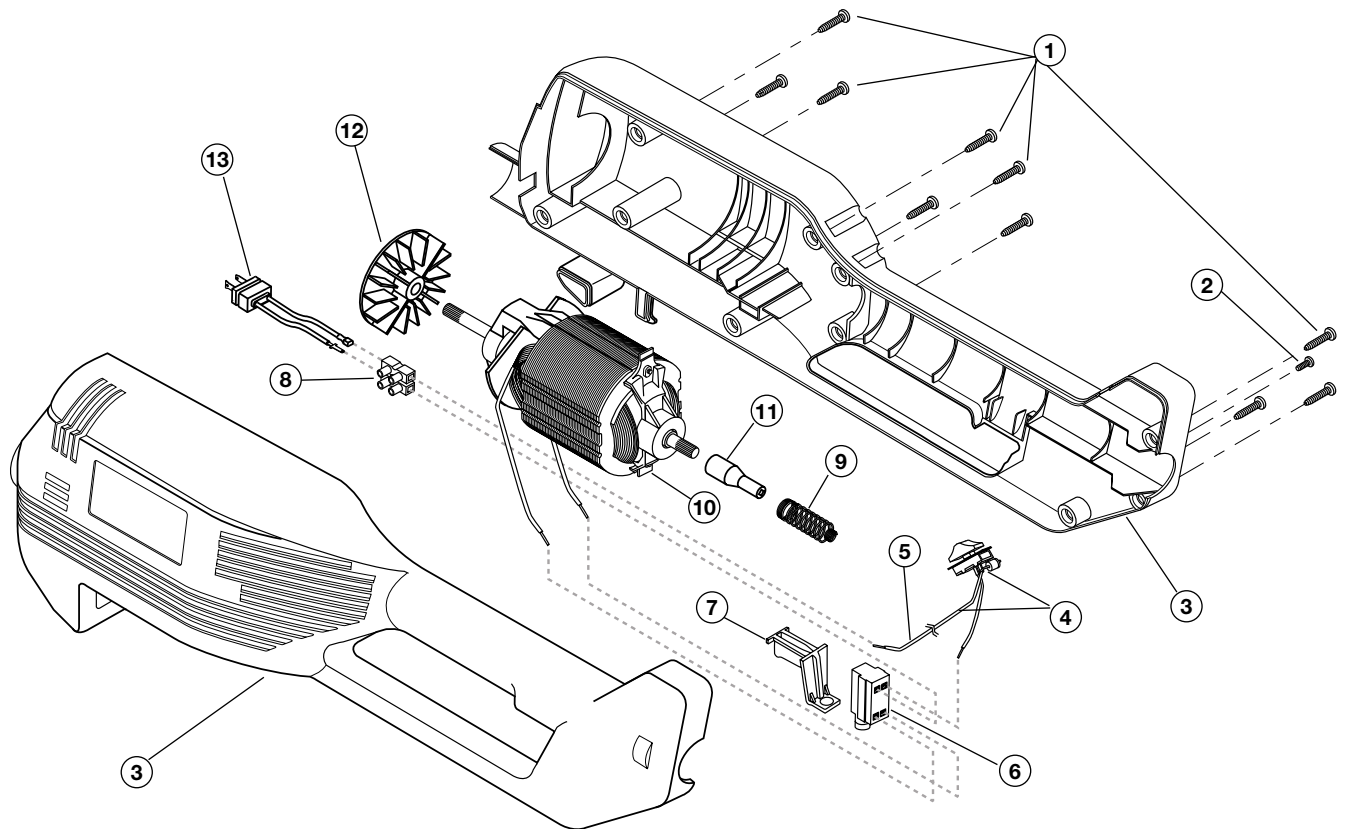

ENGINE PARTS - MODEL 130rEB
120 VOLT ELECTRIC TRIMMER with EDGER & BLOWER ADD-ON
 (Serial Number 911170717 and greater)

Item	Part No.	Description
1	180300	Housing Screw Set
2	145569	Anti-Rotation Screw
3	181928	Motor Housing Assembly
4	180302	Two-Speed Switch Assembly
5	180559	Lead Wire
6	180150	Switch
7	180151	Trigger
8	180305	Terminal Block
9	612468	Spring
10	180154	Motor Assembly (includes 11 & 12)
11	180152	Driver
12	180155	Cooling Fan
13	181645	Recessed Plug Assembly

BOOM AND TRIMMER PARTS - MODEL 130rEB

120 VOLT ELECTRIC TRIMMER with EDGER & BLOWER ADD-ON

(Serial Number 911170717 and greater)

Item	Part No.	Description
1	610327	Shoulder Harness Clamp
2	180309	Upper Drive Shaft Housing Assembly
3	145819	D-Handle Assembly (includes 4)
4	181587	D-Handle Hardware
5	181616	Click-Link Coupler (includes 6-9)
6	182057	Screw
7	181617	Bolt
8	181618	Adjustment Knob
9	181886	Knob Retaining Nut
10	683604	Lower Drive Shaft Housing Assembly
11	683608	Lower Flexible Drive Shaft
12	153597	Lower Clamp Assembly (includes 13)
13	145569	Anti-Rotation Screw
14	180549	Gearbox Assembly
15	180547	Shield Mounting Hardware
16	180548	Shield and Blade Assembly (includes 17)
17	180553	Blade Assembly
18	153619	Outer Spool and Eyelet Assembly
19	610660	Retainer
20	610317	Spring
21	610318	Inner Reel
22	153066	Bump Head Knob Assembly

Optional Accessories

- * 610375 Replacement Line, 0.080 Diameter
- * 153577 Reel and Line Assembly
- * 153700 Bump Head Assembly (includes 18-22)
- * 682075 Shoulder Strap Assembly

* Items Not Shown

EDGER PARTS - MODEL 130rEB
120 VOLT ELECTRIC TRIMMER with EDGER & BLOWER ADD-ON
 (Serial Number 911170717 and greater)