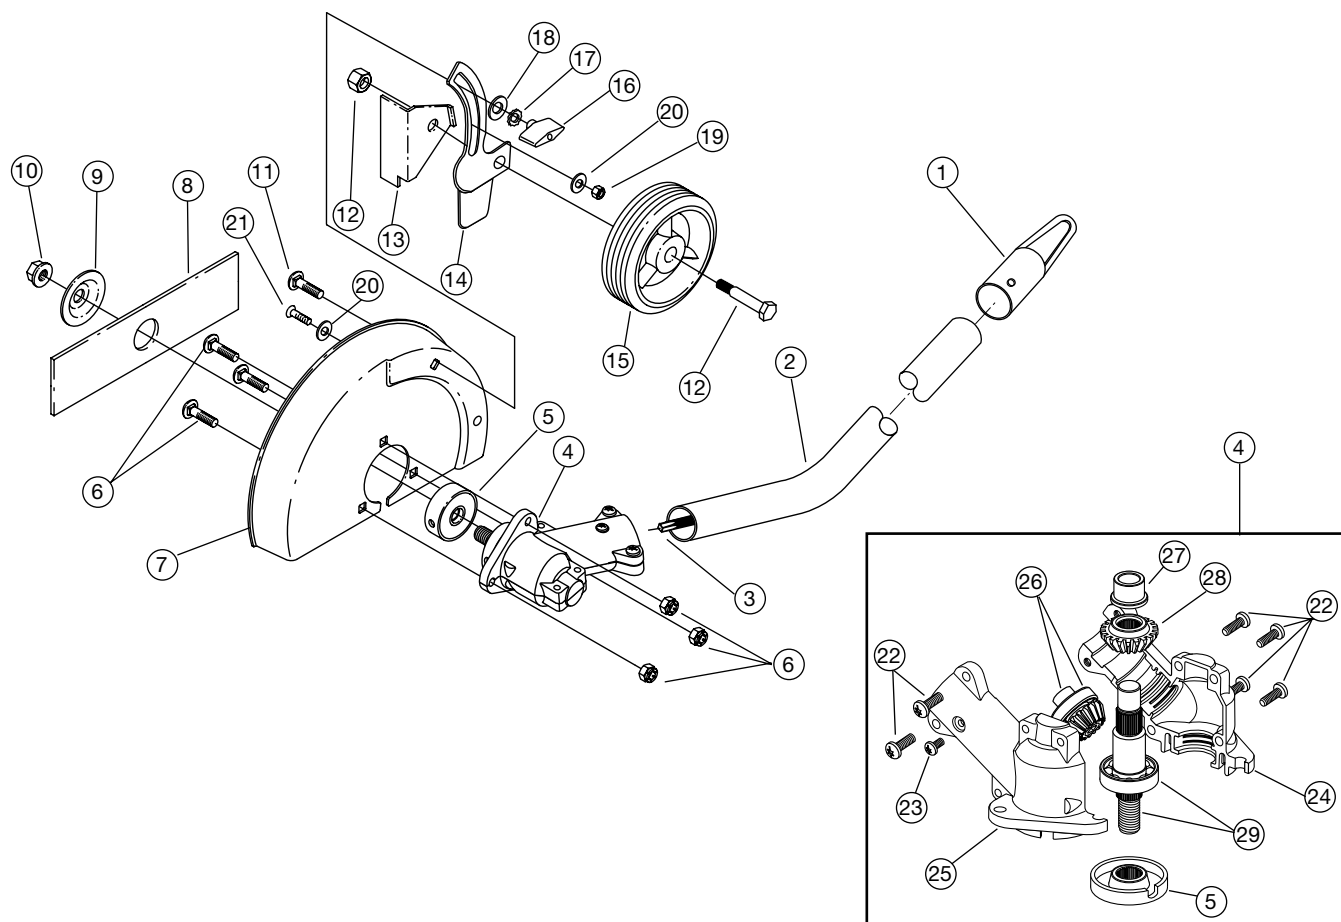

ENGINE PARTS - MODEL 130rEB
120 VOLT ELECTRIC TRIMMER with EDGER & BLOWER ADD-ON
 (Serial Number 911170717 and greater)

Item	Part No.	Description
1	180300	Housing Screw Set
2	145569	Anti-Rotation Screw
3	181928	Motor Housing Assembly
4	180302	Two-Speed Switch Assembly
5	180559	Lead Wire
6	180150	Switch
7	180151	Trigger
8	180305	Terminal Block
9	612468	Spring
10	180154	Motor Assembly (includes 11 & 12)
11	180152	Driver
12	180155	Cooling Fan
13	181645	Recessed Plug Assembly

BOOM AND TRIMMER PARTS - MODEL 130rEB

120 VOLT ELECTRIC TRIMMER with EDGER & BLOWER ADD-ON

(Serial Number 911170717 and greater)

Item	Part No.	Description
1	610327	Shoulder Harness Clamp
2	180309	Upper Drive Shaft Housing Assembly
3	145819	D-Handle Assembly (includes 4)
4	181587	D-Handle Hardware
5	181616	Click-Link Coupler (includes 6-9)
6	182057	Screw
7	181617	Bolt
8	181618	Adjustment Knob
9	181886	Knob Retaining Nut
10	683604	Lower Drive Shaft Housing Assembly
11	683608	Lower Flexible Drive Shaft
12	153597	Lower Clamp Assembly (includes 13)
13	145569	Anti-Rotation Screw
14	180549	Gearbox Assembly
15	180547	Shield Mounting Hardware
16	180548	Shield and Blade Assembly (includes 17)
17	180553	Blade Assembly
18	153619	Outer Spool and Eyelet Assembly
19	610660	Retainer
20	610317	Spring
21	610318	Inner Reel
22	153066	Bump Head Knob Assembly

Optional Accessories

- * 610375 Replacement Line, 0.080 Diameter
- * 153577 Reel and Line Assembly
- * 153700 Bump Head Assembly (includes 18-22)
- * 682075 Shoulder Strap Assembly

* Items Not Shown

EDGER PARTS - MODEL 130rEB
120 VOLT ELECTRIC TRIMMER with EDGER & BLOWER ADD-ON
 (Serial Number 911170717 and greater)